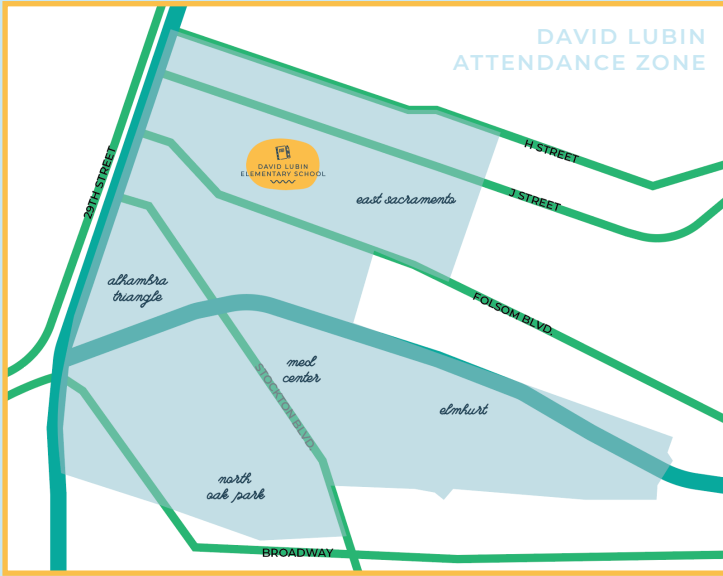

3535 M STREET | SACRAMENTO, CA
DAVIDLUBINPTG.ORG

DAVID LUBIN ELEMENTARY

*Dine &
Donate*

PROGRAM

LET'S EAT!

David Lubin Elementary is a wonderful community of students and families, teachers and staff, who happen to live and work in the same neighborhood as some of the best restaurants in Sacramento.